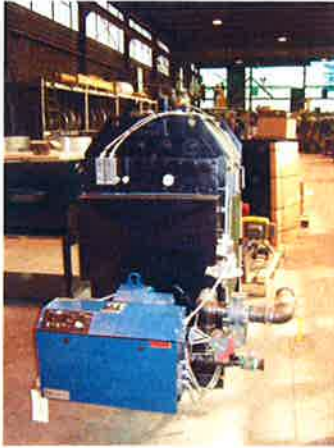

Boiler Wise

Columbia Boiler Company
Spring 2010

MPH 40 Dual Fuel
Methane / LP Gas

The Good Old Days!

HRT 100, 150 PSI

Lead Times*

- CT 6 - CT 35 Gas Boilers : In Stock
- CT 50 Gas Boilers : 2 weeks
- L, WL, and MPH Boilers : Most Sizes in Stock, Please call Factory to Confirm
- HRT, Keystone Boilers : 6-8 weeks
- Waste Oil : In Stock

*Subject to prior sale.

What's New

- ◆ The Carlin gas burner is now standard on all GL boilers. Please contact Todd Bainbridge for details.
- ◆ MPH 100 Boiler dimensions have changed. Please contact Columbia's Sales department for details.
- ◆ Weekend emergency? We can not ship boilers over the weekend, but we can confirm availability and accept orders for Monday morning shipment. Please contact Mike Bonjo for additional information.
- ◆ Columbia Boiler will be attending the 2010 Craft Brewing Conference in Chicago, IL April 8th and 9th. Columbia is the #1 supplier of boilers to the Craft Brewing Industry in the United States. Contact our sales department for a copy of our extensive installation list.
- ◆ Product catalogs, manuals and piping diagrams are now available in CD ROM format. Send us a fax or email request for your copy.
- ◆ Non-standard boilers or burners may require a non-refundable deposit.