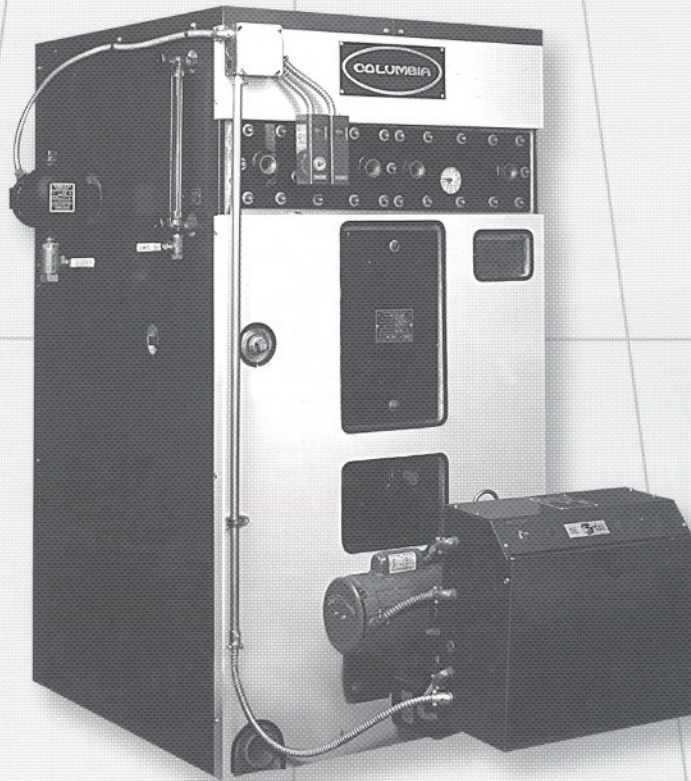

COLUMBIA

WL SERIES

Columbia's WL Series is the nation's most versatile commercial boiler, and is ideal for schools, hospitals, office buildings, apartments, bakeries, greenhouses, laundries and laundromats, health clubs, light industrial structures, and many other applications. Wherever you need steam or hydronic heating, instantaneous clean hot water, or low-pressure steam processing, the WL is the perfect choice.