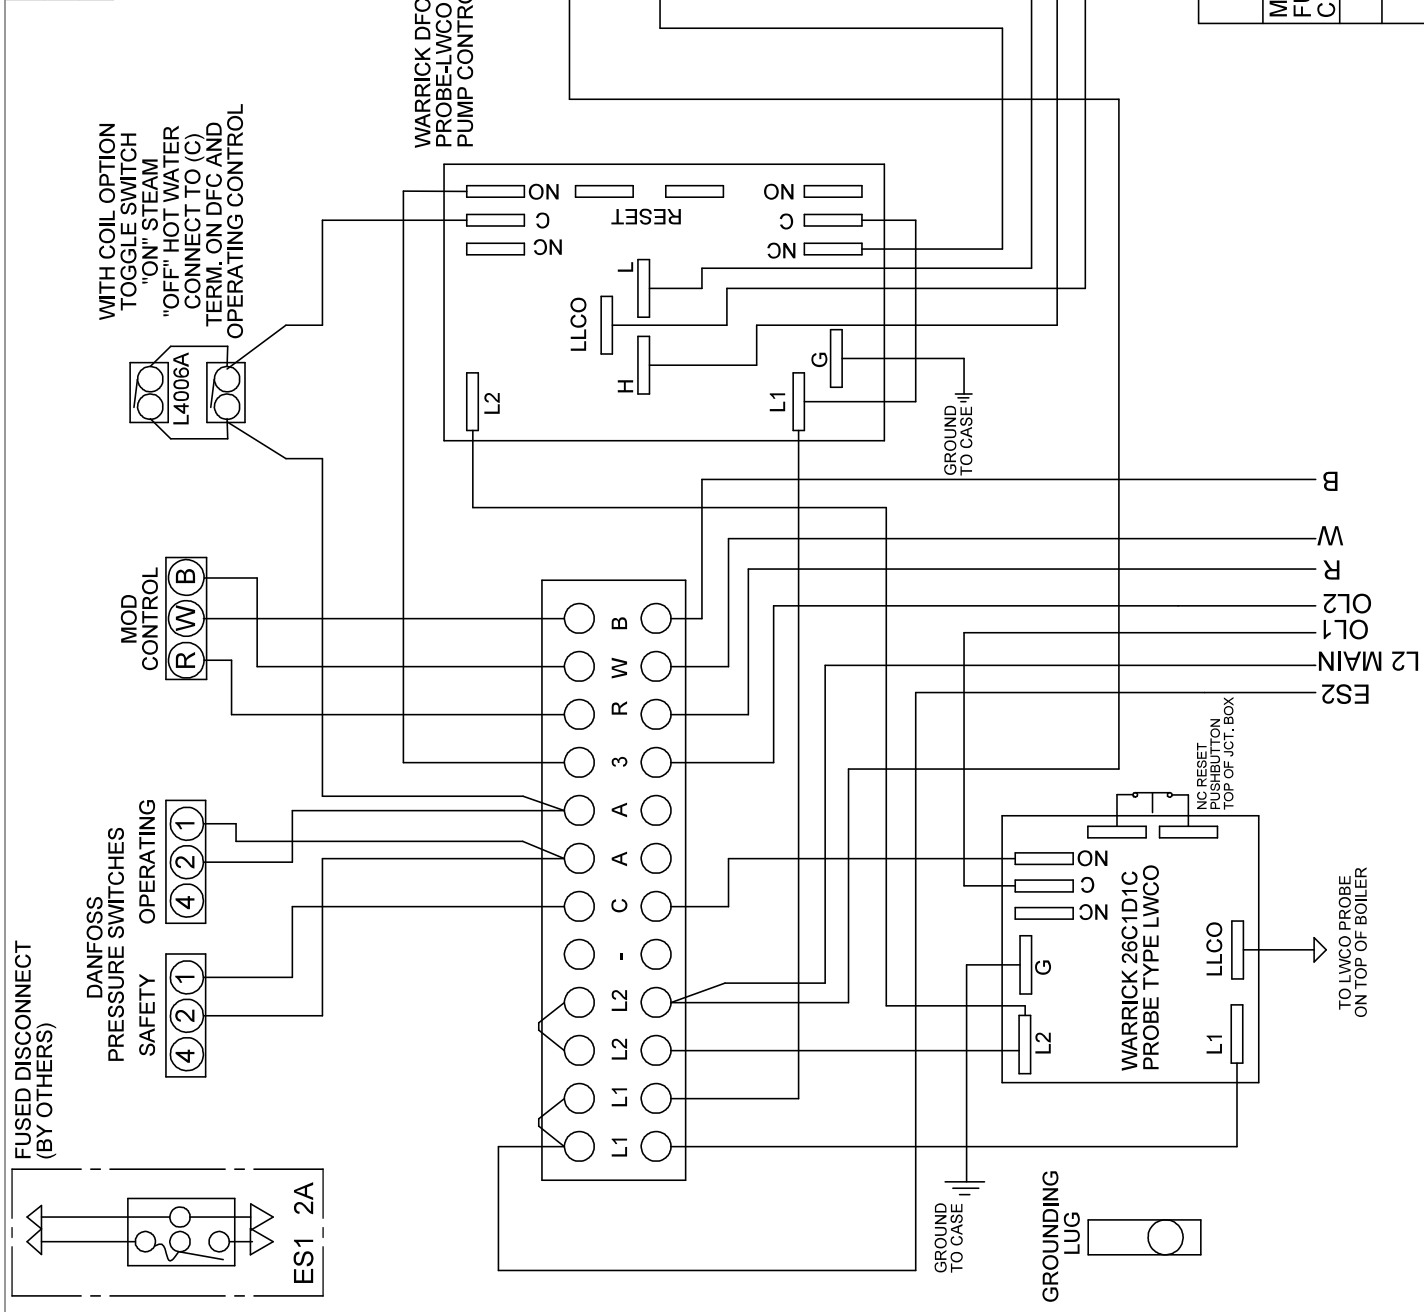

REV. DESCRIPTION		DATE	BY

<b>COLUMBIA BOILER CO.</b>		DATE	11/03/15
		CHK'D BY	
MPH STEAM BOILER, FULL MOD, PACKAGE WIRING C BURNER		SCALE	
MATERIAL		DWG NO.	
REF PART		PART NO.	
		REV.	
			WD-2488