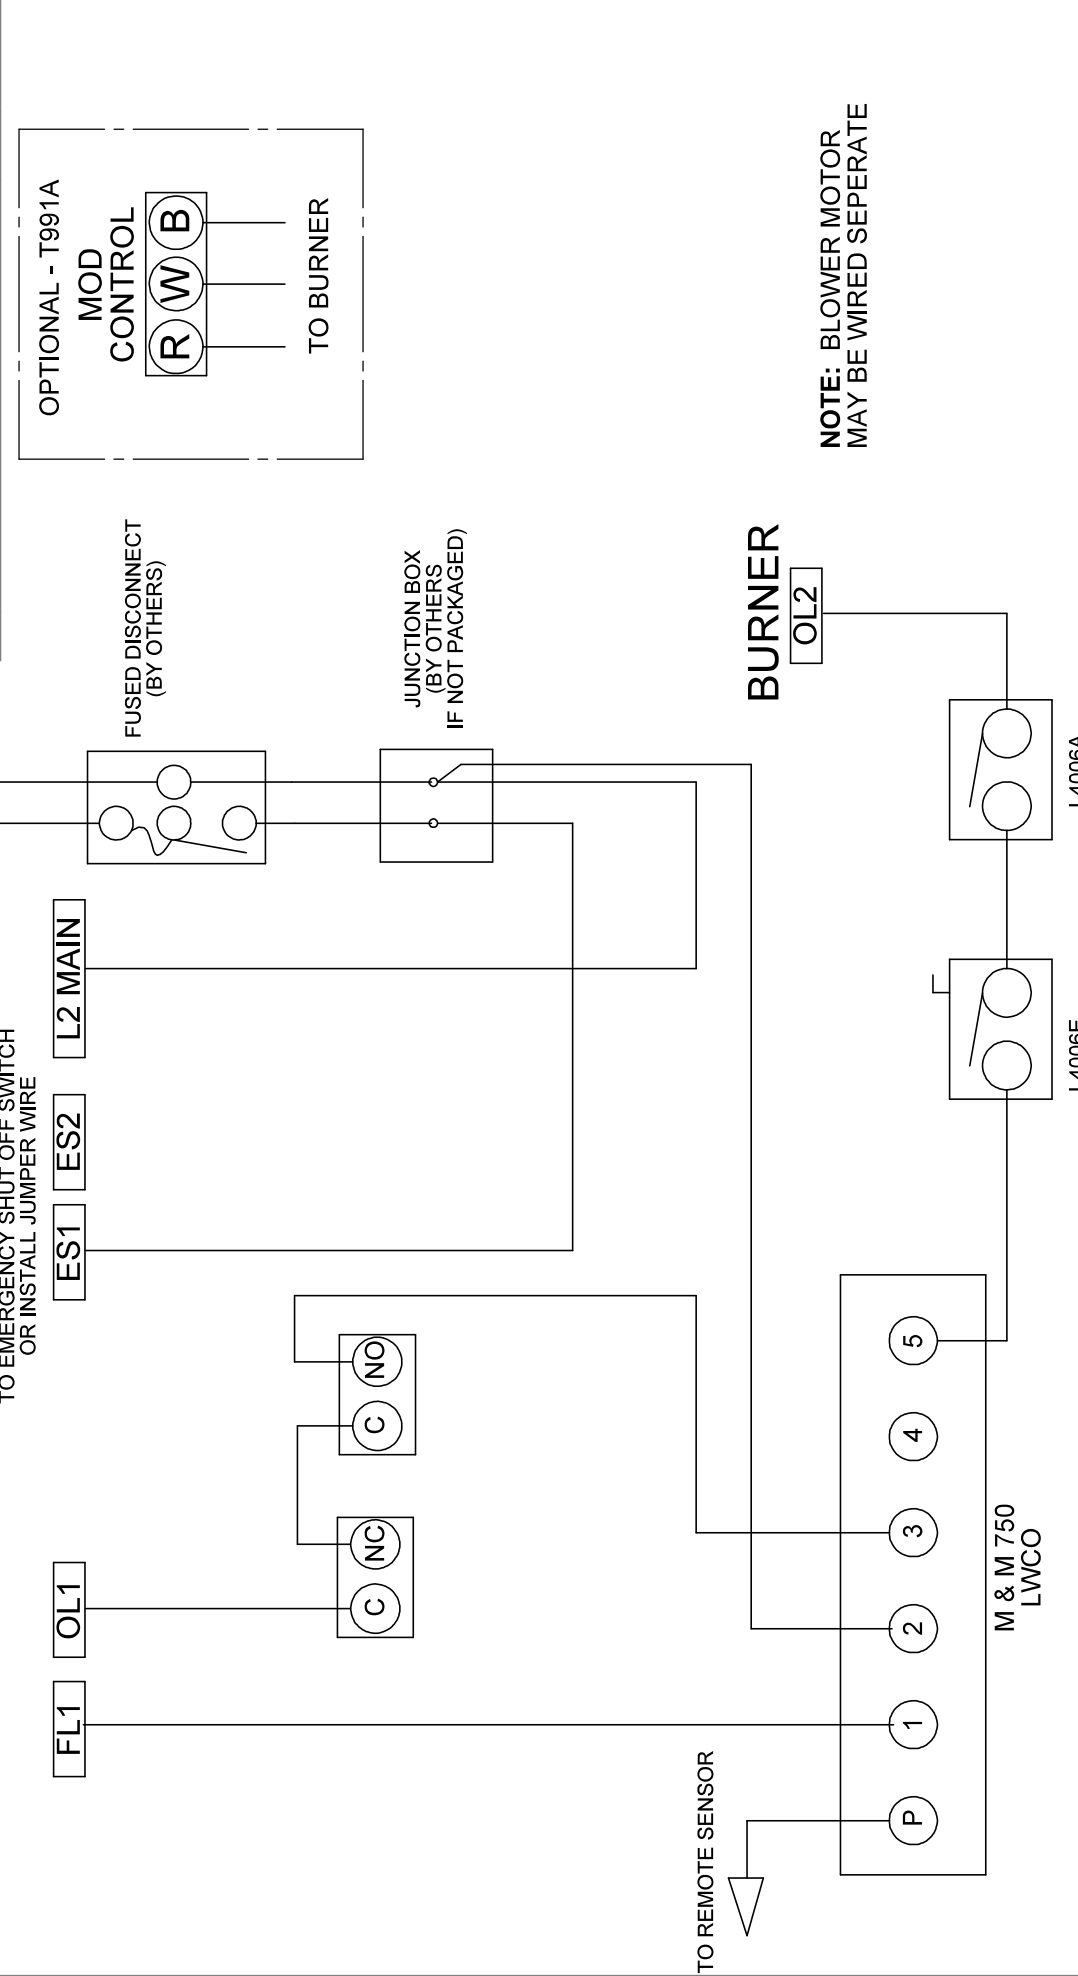

REVISIONS	
REV.	DESCRIPTION

REV.	DESCRIPTION	DATE	BY

<b>COLUMBIA BOILER CO.</b>			
MPH-WL C-BURNER FULL MOD W/M&M 750 AND A-STATS	DRAWN BY JPW	DATE 2/18/16	CHKD BY
MATERIAL	SCALE: ---	DWG NO.	REV.
REF PART	PART NO.	WD-2426	---

**NOTE: BLOWER MOTOR  
MAY BE WIRED SEPERATE**