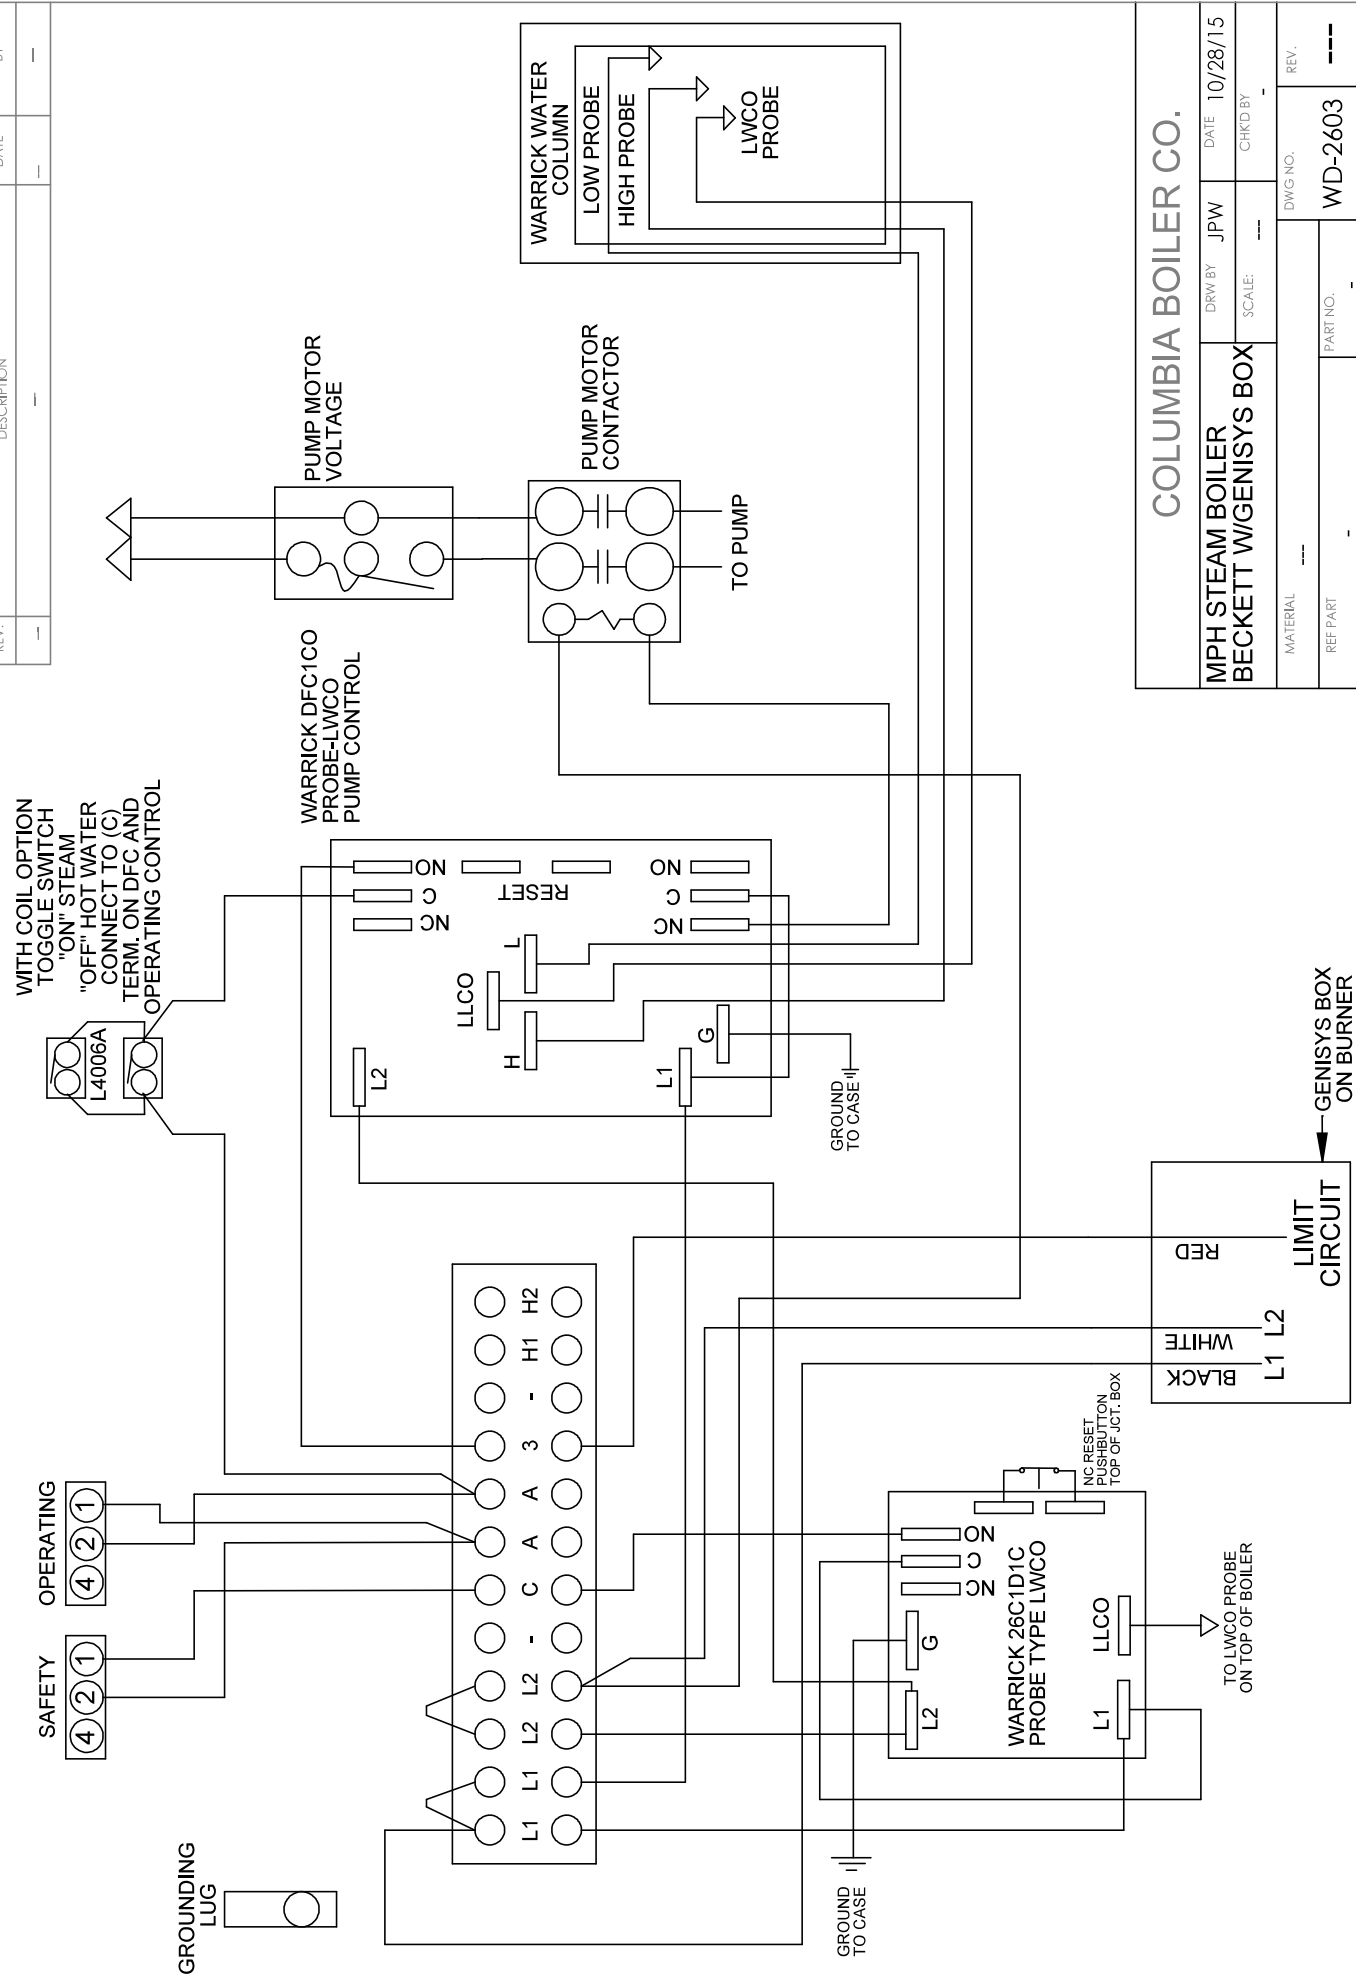

REVISIONS		
REV.	DESCRIPTION	DATE

COLUMBIA BOILER CO.		DATE	10/28/15
		CHKD BY	
MPH STEAM BOILER BECKETT WIGENISYS BOX	DRAWN BY	JPW	SCALE: ---
MATERIAL			
REV. ---	DWG NO.	WD-2603	REV. ---
	PART NO.		