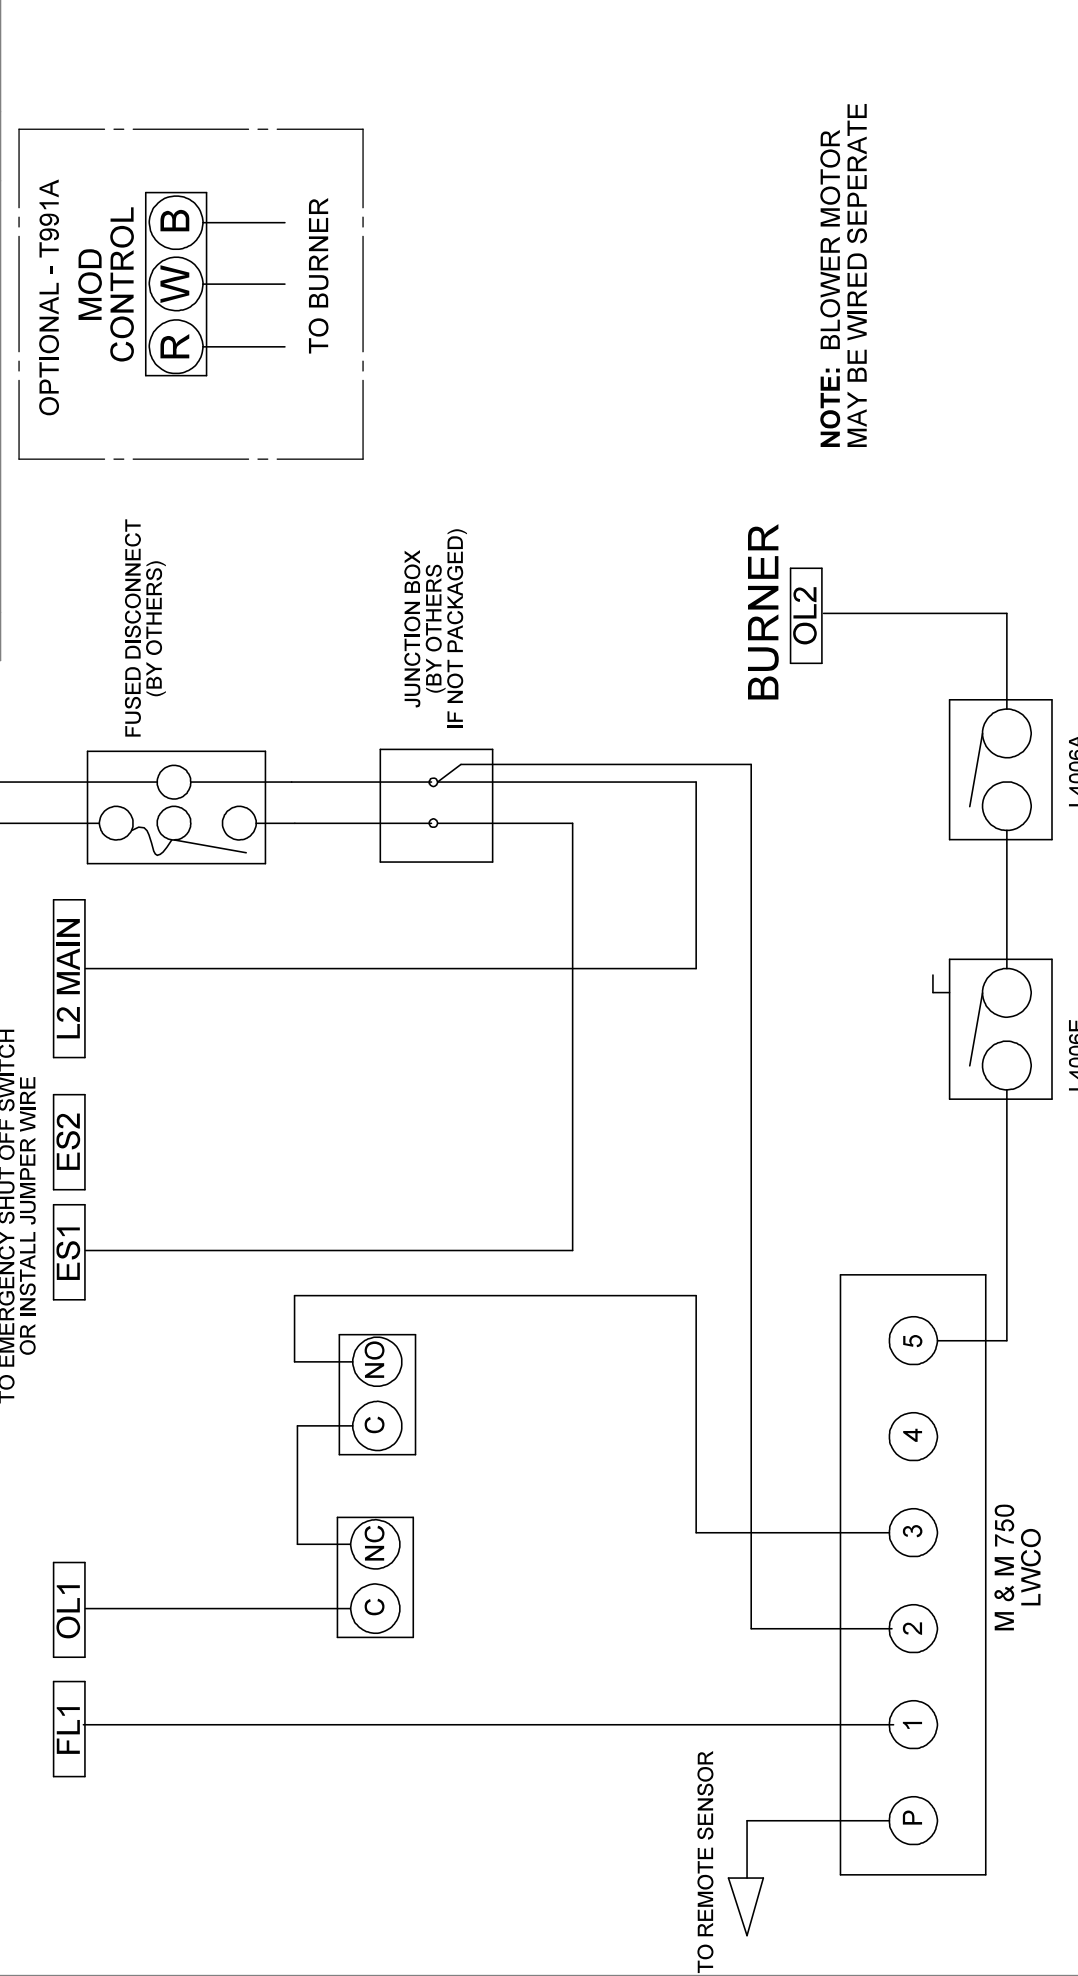

REVISIONS	
REV.	DESCRIPTION

REV.	DESCRIPTION	DATE	BY

**NOTE: BLOWER MOTOR
MAY BE WIRED SEPERATE**

COLUMBIA BOILER CO.			
MPH-WL C-BURNER FULL MOD W/M&M 750 AND A-STATS	DRAW BY JPW	DATE 2/18/16	CHKD BY
MATERIAL	SCALE: ---	DWG NO.	REV.
REF PART	PART NO.	WD-2426	---