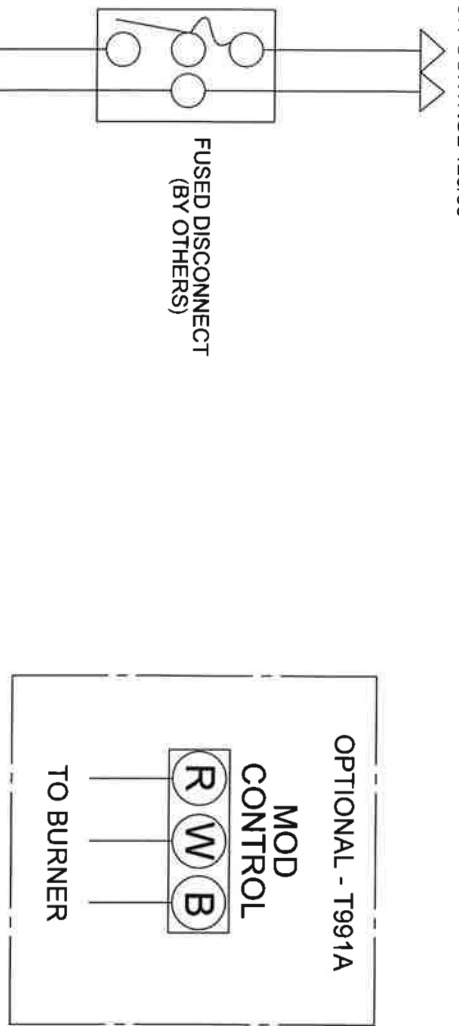

CIRCUIT CONTROL 120/60

**NOTE: BLOWER MOTOR  
MAY BE WIRED SEPERATE**

REVISIONS		DATE	BY
REV	DESCRIPTION		

<b>COLUMBIA BOILER CO.</b>			
<b>MPH-WL-KEYSTONE W/M&amp;M 750 AND A-STATS</b>		DRW BY <b>JPW</b>	DATE <b>11/11/15</b>
MATERIAL	SCALE	CHK'D BY	REV
REF PART	PART NO	DWG NO <b>WD-2297</b>	