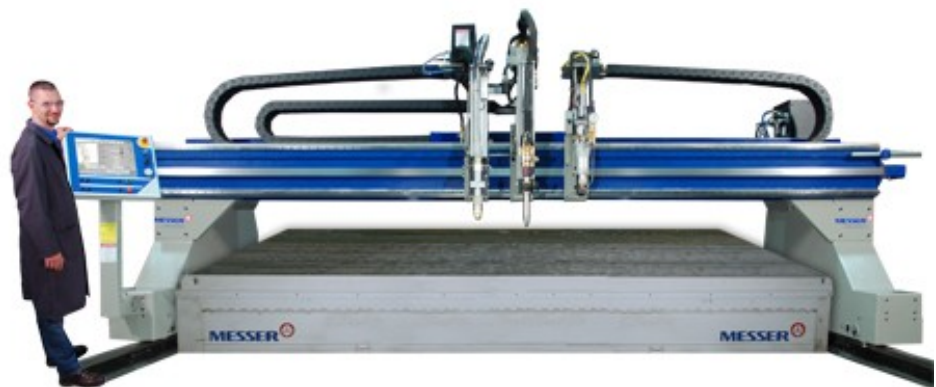

What's New!

NEW MPH PANEL
BOX FOR STEAM
BOILERS SAVES
TIME AND MONEY.

MANUAL STACK
DAMPERS ARE NOW
AVAILABLE ON THE
MPH 30 - 150.
\$225.00 List

We are proud to announce this month the delivery of our new Titan III plasma table manufactured by Messer Cutting Systems. Parts have already been arriving at Columbia. We plan to have the system up and running in just a few months, supplying boiler parts to the weld shop. The machine was purchased with several custom features, such as a beveling capability, that will reduce cycle times and improve accuracy.